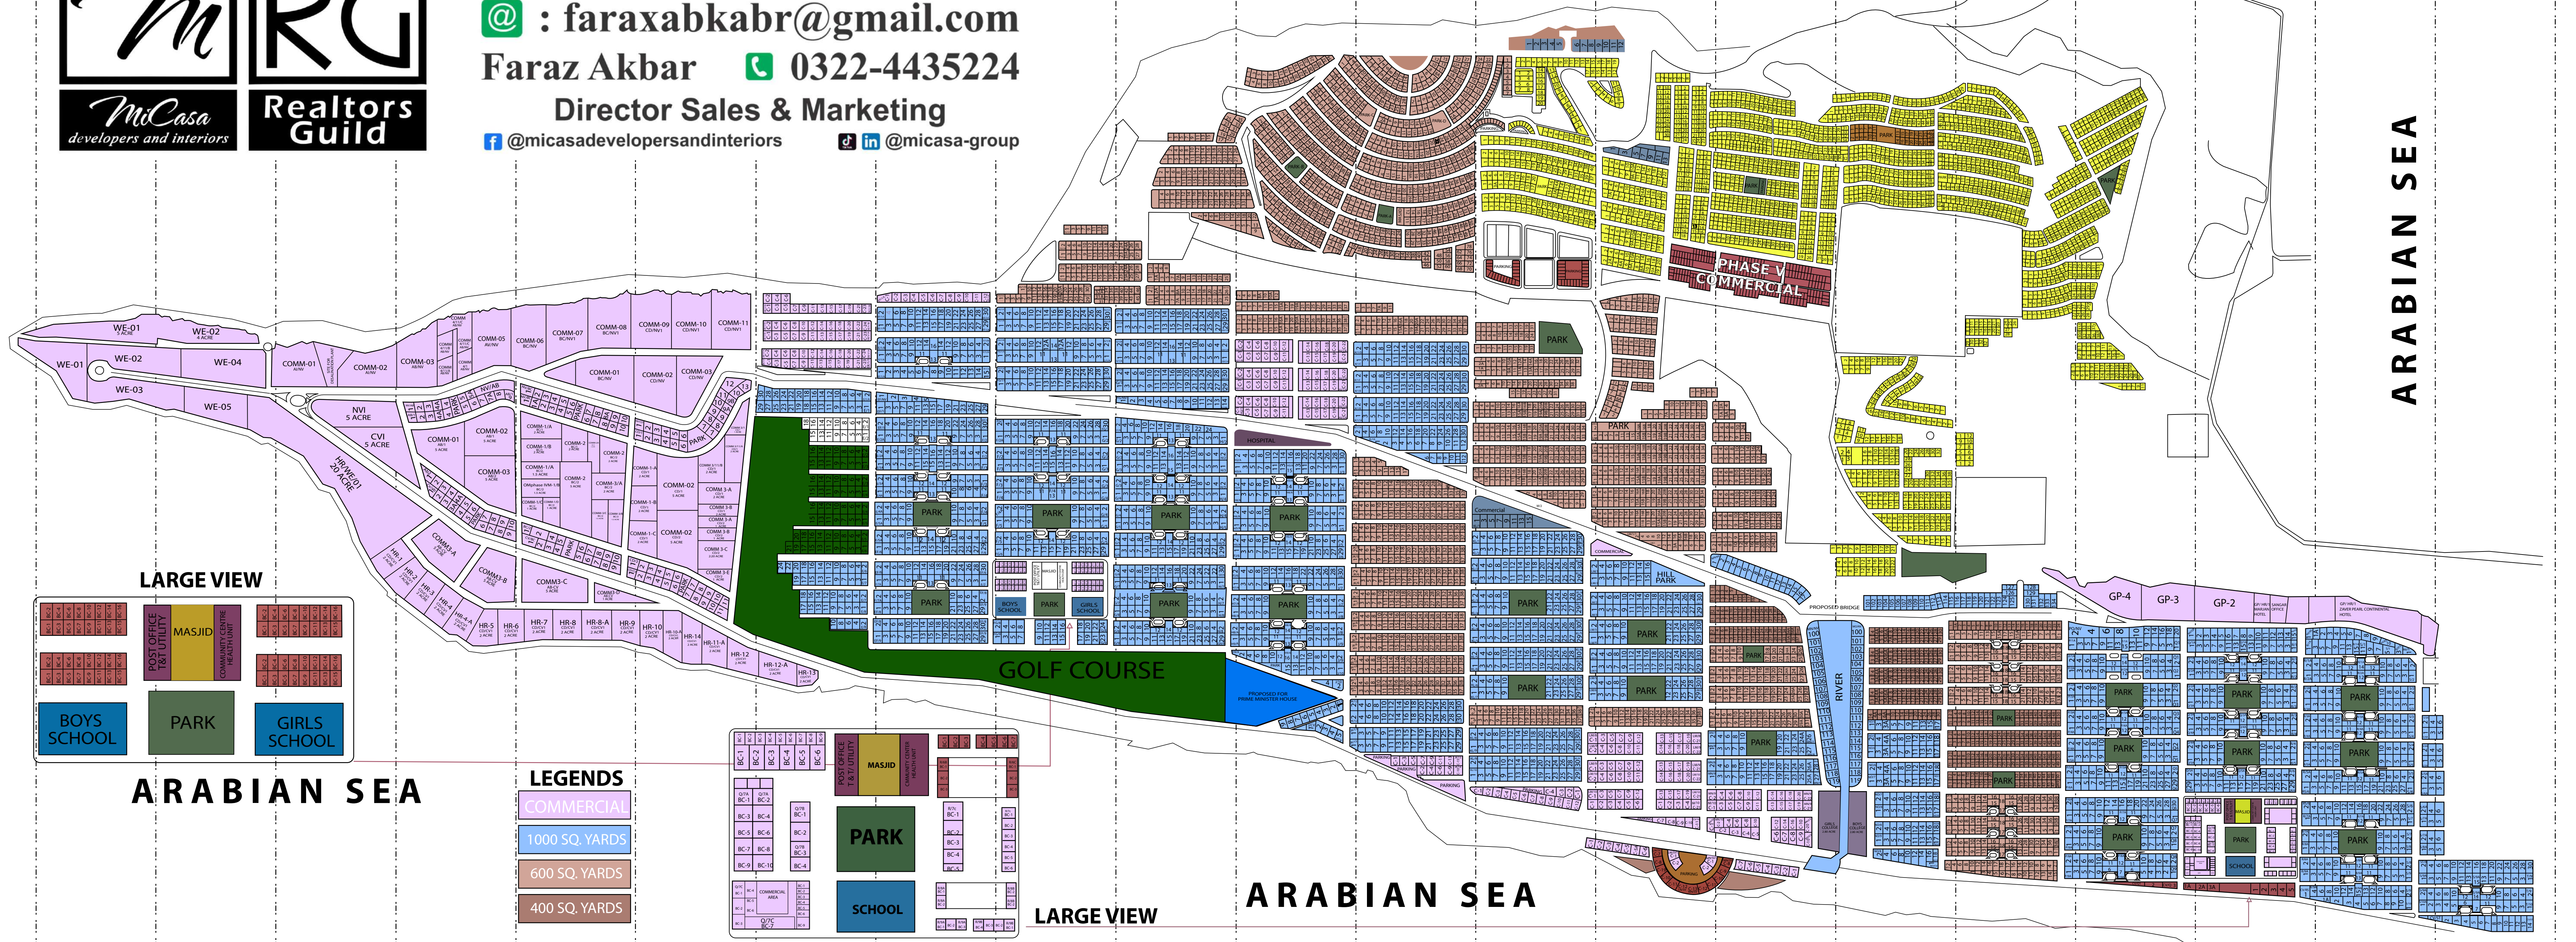

A/B 1200'-0" A/2 1200'-0" A/1 1200'-0" A 1200'-0" B 1200'-0" C 1200'-0" D 1200'-0" E 1200'-0" F 1200'-0" G 1200'-0" H 1200'-0" J 1200'-0" K 1200'-0" L 1200'-0" M 1200'-0" N 1200'-0" O 1200'-0" P 1200'-0" Q 1200'-0" R 1200'-0" S 1200'-0" T

MiCasa Group of Companies
 @ : faraxabkabr@gmail.com
Faraz Akbar ☎ 0322-4435224
 Director Sales & Marketing
 f @micasadevelopersandinteriors d @micasa-group

ARABIAN SEA

ARABIAN SEA

LARGE VIEW

LEGENDS

- COMMERCIAL
- 1000 SQ. YARDS
- 600 SQ. YARDS
- 400 SQ. YARDS

LARGE VIEW

ARABIAN SEA

A/B 1200'-0" A/2 1200'-0" A/1 1200'-0" A 1200'-0" B 1200'-0" C 1200'-0" D 1200'-0" E 1200'-0" F 1200'-0" G 1200'-0" H 1200'-0" J 1200'-0" K 1200'-0" L 1200'-0" M 1200'-0" N 1200'-0" O 1200'-0" P 1200'-0" Q 1200'-0" R 1200'-0" S 1200'-0" T